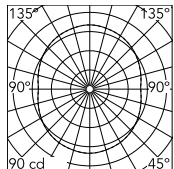

Schematic light drawing

Luminous flux luminaire
286 lm

Photometric

Lighting type	Total
Light distribution	Symmetric
CCT (K)	2700

Electrical

Insulation class	III
Frequency (Hz)	50/60
Main voltage (Vac)	100-240/48
LED voltage Vf (Vdc)	null
Driver	Remote included
Dimmable	Yes
Dimming type	Electronic 48V
Dimming interface	Dimmer Integrated
Plug type	Type G, Type A, Type C
Batteries inside	No
Charging min time	No