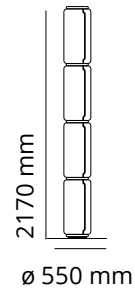

FLOS

■ F0292000 Black

Noctambule Floor 4 High Cylinder Big Base

Designed by Konstantin Grcic, 2019

45W - 1378lm - 2700K

Standing lamps consisting of interconnecting glass modules reaching a height of 2,17 metres (85.43"). Cylindrical and semi-spherical transparent blown glass structure, die cast aluminium base and rings, hydroformed steel internal lateral arms and injection moulded optical opal silicone outer ring diffusers. The power supply cable is 2 metres (78.74") long, with a pedal operated panel used as a dimmer to adjust the light intensity by 10% to 100% in either direction. Wall mounted power supply unit with interchangeable plugs.

Are you a professional and your project needs consulting and support?

[BOOK AN APPOINTMENT](#)

Main specifications

| | |
|-------------------|---------------------|
| EAN | 8059607000922 |
| Mounting | Floor |
| Environments | Indoor dry location |
| Light Source Type | LED |
| LED type | LED Module |
| Power (W) | 45 |
| System flux (lm) | 1378 |

Physical

| | |
|---------------------|-------|
| Colour | Black |
| Cord length (mm) | 1800 |
| Net weight (kg) | 27.3 |
| Package volume (m3) | 0.35 |
| IP internal | 20 |

Download

| | |
|-----------------------|-----------------------|
| Mounting instructions | ↓ PDF |
| Mounting instructions | ↓ PDF |
| Spare Parts | ↓ PDF |