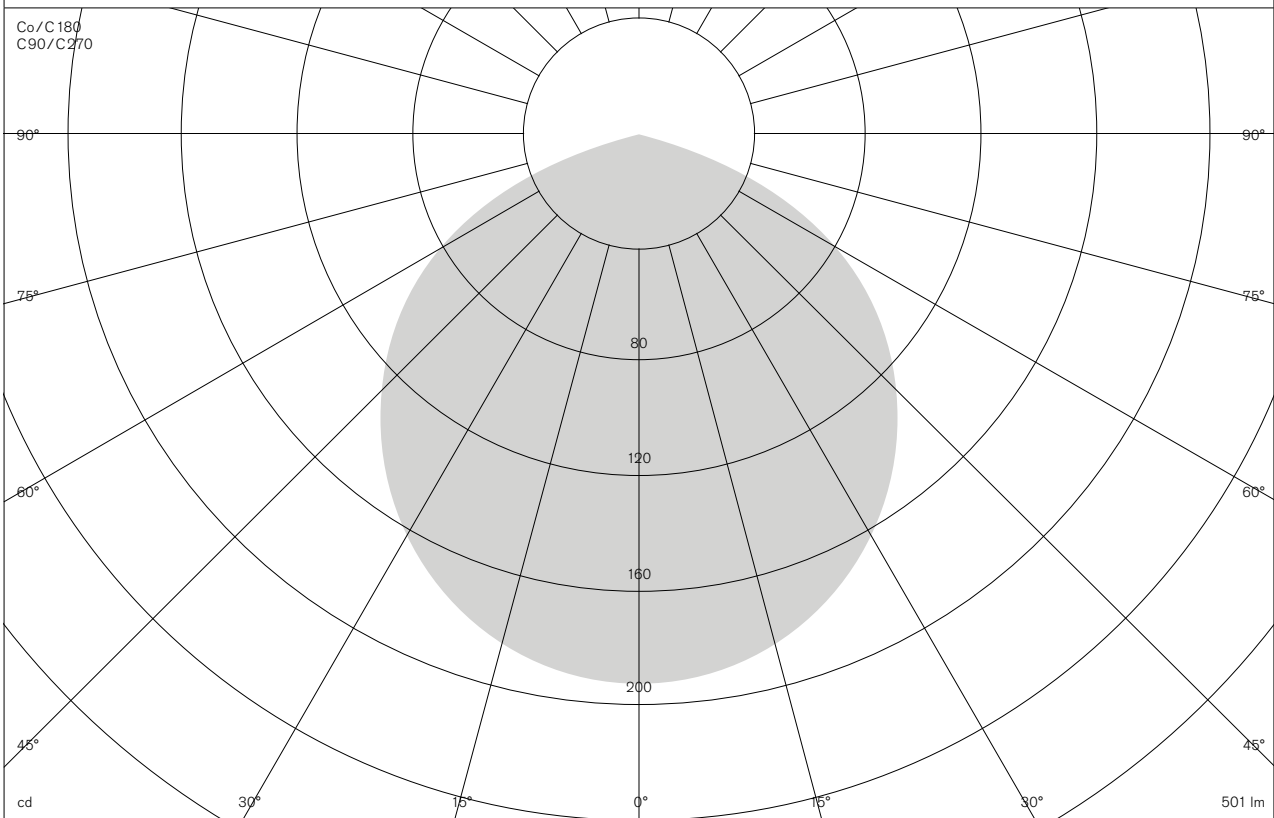

**Isolux**

Shade 40 cm above measuring surface  
E-max 1550 lux

**Luminous intensity distribution (polar)**

Co/C180  
C90/C270

Product name	w 127 winkel b1	w 127 winkel c1	w 127 winkel p1						
<b>Dimensions (mm)</b>									
<b>Model</b>	Table lamp – one arm	Table lamp – one arm	Table lamp – one arm						
<b>Mounting</b>	Base	Clamp	Pin – integrated (cut-out Ø 12mm)						
<b>Material</b>	Solid fiberglass reinforced biopolyamide	Solid fiberglass reinforced biopolyamide	Solid fiberglass reinforced biopolyamide						
<b>Cord length</b>	200 cm	200 cm	200 cm						
<b>Light source</b>	Integrated LED – included	Integrated LED – included	Integrated LED – included						
<b>Watt</b>	8 W	8 W	8 W						
<b>Lumen</b>	1050	1050	1050						
<b>Lumen/W</b>	131	131	131						
<b>Colour temperature</b>	3000 K	3000 K	3000 K						
<b>Colour rendering</b>	CRI 97, GAI 80	CRI 97, GAI 80	CRI 97, GAI 80						
<b>Max colour variation</b>	3 SDCM	3 SDCM	3 SDCM						
<b>Frequency</b>	20,000 Hz	20,000 Hz	20,000 Hz						
<b>Light source life expectancy</b>	50.000 h	50.000 h	50.000 h						
<b>Light control</b>	Dimmable – timer 9 h	Dimmable – timer 9 h	Dimmable – timer 9 h						
<b>Energy class</b>	A+	A+	A+						
<b>Packaging dimensions</b>	L54 x W38 x H10 cm (0.02 m³)	L54 x W38 x H10 cm (0.02 m³)	L54 x W38 x H10 cm (0.02 m³)						
<b>Packaging weight</b>	5 kg	2 kg	2 kg						
	<b>Colour</b>	<b>EAN code</b>	<b>Art. no.</b>	<b>Colour</b>	<b>EAN code</b>	<b>Art. no.</b>	<b>Colour</b>	<b>EAN code</b>	<b>Art. no.</b>
	White	7330492006116	127B102.2	White	7330492006154	127C102.2	White	7330492006192	127P102.2
	Grey	7330492006123	127B104.2	Grey	7330492006161	127C104.2	Grey	7330492006208	127P104.2
	Black	7330492006130	127B105.2	Black	7330492006178	127C105.2	Black	7330492006215	127P105.2
	Red	7330492006147	127B108.2	Red	7330492006185	127C108.2	Red	7330492006222	127P108.2