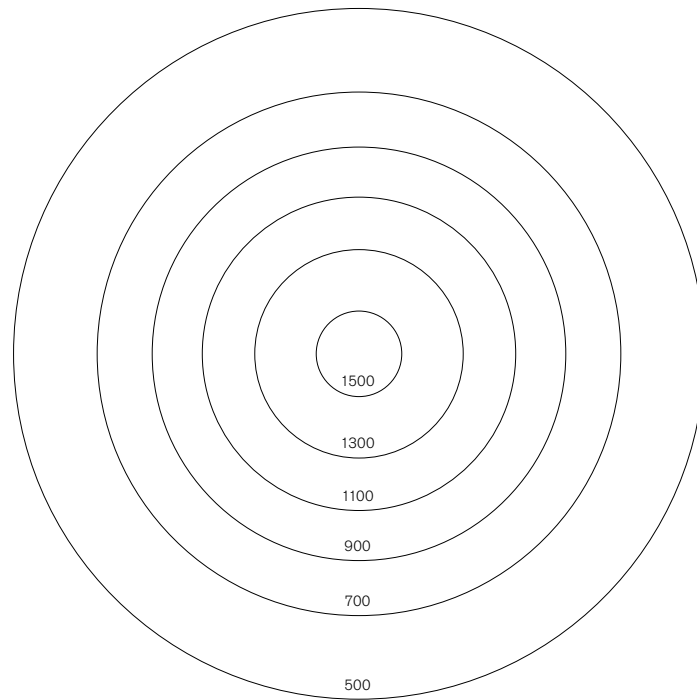

**Isolux**

Shade 40 cm above measuring surface  
E-max 1550 lux

**Luminous intensity distribution (polar)**

Co/C180  
C90/C270

Product name	w 127 winkel b1	w 127 winkel c1	w 127 winkel p1						
<b>Dimensions (mm)</b>									
<b>Model</b>	Table lamp – one arm	Table lamp – one arm	Table lamp – one arm						
<b>Mounting</b>	Base	Clamp	Pin – integrated (cut-out Ø 12mm)						
<b>Material</b>	Solid fiberglass reinforced biopolyamide	Solid fiberglass reinforced biopolyamide	Solid fiberglass reinforced biopolyamide						
<b>Cord length</b>	200 cm	200 cm	200 cm						
<b>Light source</b>	Integrated LED – included	Integrated LED – included	Integrated LED – included						
<b>Watt</b>	8 W	8 W	8 W						
<b>Lumen</b>	1050	1050	1050						
<b>Lumen/W</b>	131	131	131						
<b>Colour temperature</b>	3000 K	3000 K	3000 K						
<b>Colour rendering</b>	CRI 97, GAI 80	CRI 97, GAI 80	CRI 97, GAI 80						
<b>Max colour variation</b>	3 SDCM	3 SDCM	3 SDCM						
<b>Frequency</b>	20,000 Hz	20,000 Hz	20,000 Hz						
<b>Light source life expectancy</b>	50.000 h	50.000 h	50.000 h						
<b>Light control</b>	Dimmable – timer 9 h	Dimmable – timer 9 h	Dimmable – timer 9 h						
<b>Energy class</b>	A+	A+	A+						
<b>Packaging dimensions</b>	L54 x W38 x H10 cm (0.02 m³)	L54 x W38 x H10 cm (0.02 m³)	L54 x W38 x H10 cm (0.02 m³)						
<b>Packaging weight</b>	5 kg	2 kg	2 kg						
	<b>Colour</b>	<b>EAN code</b>	<b>Art. no.</b>	<b>Colour</b>	<b>EAN code</b>	<b>Art. no.</b>	<b>Colour</b>	<b>EAN code</b>	<b>Art. no.</b>
	White	7330492006116	127B102.2	White	7330492006154	127C102.2	White	7330492006192	127P102.2
	Grey	7330492006123	127B104.2	Grey	7330492006161	127C104.2	Grey	7330492006208	127P104.2
	Black	7330492006130	127B105.2	Black	7330492006178	127C105.2	Black	7330492006215	127P105.2
	Red	7330492006147	127B108.2	Red	7330492006185	127C108.2	Red	7330492006222	127P108.2