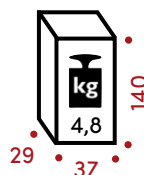

Multidimmer

Multidimmer

On / Off

On / Off

NET WEIGHT:
3,55 KG
GROSS WEIGHT:
4,8 KG

Incand.
Max 100W
Halo.
Max 77W

LED
Max 35W
Fluo.
Max 35W

SCHWARZ
BLACK
NOIR
NERO
RAL 9005