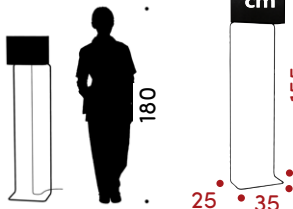

Multidimmer

Multidimmer

On / Off

On / Off

NET WEIGHT:
3,55 KG
GROSS WEIGHT:
4,8 KG

Incand.
Max 100W
Halo.
Max 77W

LED
Max 35W
Fluo.
Max 35W

SCHWARZ
BLACK
NOIR
NERO
RAL 9005