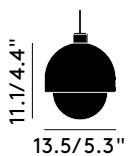

SPOT ROUND PENDANT EU

Code

Copper SPOP02CEU

Black SPOP02BEU

Year of Design	2016
Material	Steel and K9 Glass
LED Spec	6.3W Integrated LED
Cable Spec	250cm/98.4in black braided cable.
Dimmability	Not dimmable.