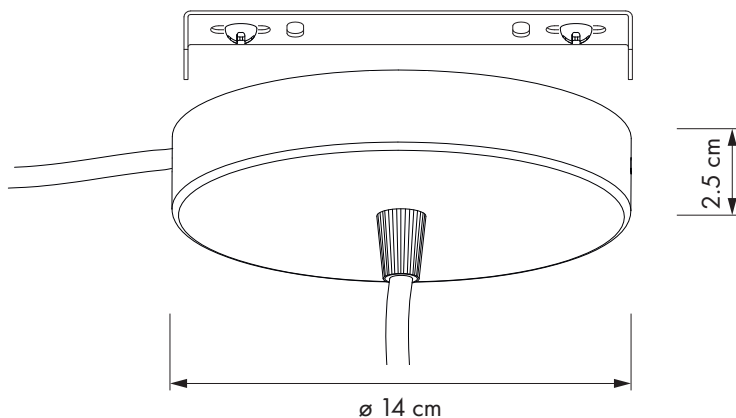

# VITA Rosette

#4144  
#4145

Designed by Soren Ravn Christensen in Copenhagen, Denmark

	<b>Dimensions</b> ø 14 cm h 2.5 cm
	<b>Material</b> 2.1 m textile cord, a canopy and E27 socket
	<b>Weight incl. packaging</b> 540 g
	<b>Light source</b> E27 Max 15 W LED
	<b>Packaging</b> Gift Box, Dimensions (W×H×D): 16.6 x 9.3 x 16.6 cm
	<b>Assembly time</b> 15 min - video guide at <a href="http://www.vitacopenhagen.com">www.vitacopenhagen.com</a>
	<b>CE certified</b> For indoor use
	<b>Media Kit</b> Photos, 3D models Download at <a href="http://www.vitacopenhagen.com">www.vitacopenhagen.com</a>

#	<b>Ordering Information</b>	
	Rosette white	#4144
	Rosette black	#4145

	<b>Accessories</b>	
	Idea 6W 60 mm LED bulb	#4026
	Idea 6W 80 mm LED bulb	#4033
	Idea 2W 45 mm LED bulb	#4039
	Idea 13W 70 mm LED bulb	#4136