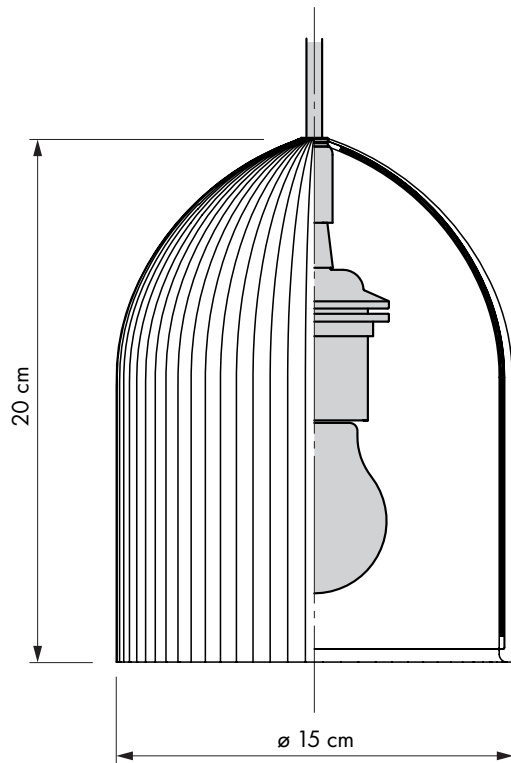

VITA Ripples curve

#2045

Designed by Soren Ravn Christensen in Copenhagen, Denmark

 **Unbreakable**

 **Dimensions**
ø 15 cm
h 20 cm

 **Material**
Silicone and polycarbonate

 **Weight incl. packaging**
0,64 kg

 **Light source**
E27 / E26 - max 15 W LED
Bulb recommendation: #4026

 **Packaging**
Gift Box, Dimensions (W×H×D): 22,6x15,6x9 cm

 **Assembly time**
5 min - video guide at www.vitacopenhagen.com

 **Media Kit**
Photos, 3D models, 2D drawings
Download at www.vitacopenhagen.com

Ordering Information
Ripples curve #2045

Accessories

Cord set white (pendant)	#4005
Cord set black (pendant)	#4006
Cannonball white (pendant)	#4031
Cannonball black (pendant)	#4032
Rosette white	#4144
Rosette black	#4145
Idea 6W 60 mm LED bulb	#4026
Idea 6W 80 mm LED bulb	#4033
Idea 2W 45 mm LED bulb	#4039
Idea 13W 70 mm LED bulb	#4136