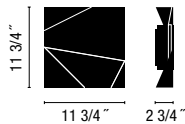

4500.

1 x LED STRIP 120V 6.5W 350mA

LED Included

120V TRIAC ELECTRONIC DIMMING DRIVER
(Leading and trailing edge)

Physical characteristics:

1 Carton/13.78"x13.78"x4.72"/

Vol. 0.53 ft³/Weight 3.30 lb.