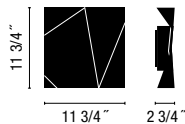

Certificates:

CREATE YOUR
PRODUCT CONFIGURATION
AT VIBIA.COM

4500.

1 x LED STRIP 120V 6.5W 350mA

LED Included

120V TRIAC ELECTRONIC DIMMING DRIVER
(Leading and trailing edge)

Physical characteristics:

1 Carton/13.78"x13.78"x4.72"/

Vol. 0.53 ft³/Weight 3.30 lb.

4501.

1 x LED STRIP 120V 6.5W 350mA

LED Included

120V TRIAC ELECTRONIC DIMMING DRIVER
(Leading and trailing edge)

Physical characteristics:

1 Carton/13.78"x13.78"x4.72"/

Vol. 0.53 ft³/Weight 3.30 lb.