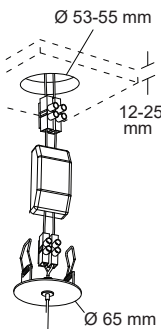

Gewicht / weight:
Drop_2 xs „single“: 0,85kg (1 / carton)
Drop_2 xs „3“: 1,7kg (1 / carton)
Drop_2 xs „5“: 2,7kg (1 / carton)

Verpackungsgröße
packing dimension:
Drop_2 xs „single“: 20 x 20 x 29 cm
Drop_2 xs „3“: 32 x 32 x 30 cm
Drop_2 xs „5“: 38 x 38 x 29 cm

LED Treiber eingebaut: 220-240V 50/60Hz
LED driver build in: 220-240V 50/60Hz

Größen / dimensions (mm):

Drop_2 xs „single“:

Drop_2 xs „3“:

Drop_2 xs „5“:

Einbauversion /
recessed version

Deckenplatten mounting plates: