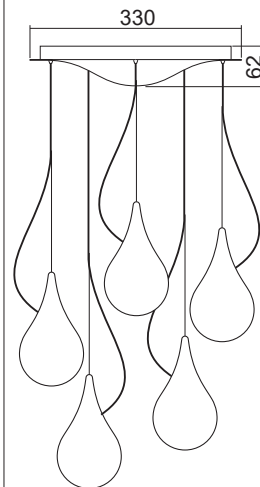

LIQUID_LIGHT Drop_2 xs „single“, Drop_2 xs „3“, Drop_2 xs „5“

Design: Hopf & Wortmann, Büro für Form

next® >> www.next.design

Technische Angaben / Technical specification:

Material: PE, ABS, Alu
Farbe: weiß, chrom
Colour: white, chrome

Gewicht / weight:
Drop_2 xs „single“: 0,85kg (1 / carton)
Drop_2 xs „3“: 1,7kg (1 / carton)
Drop_2 xs „5“: 2,7kg (1 / carton)

Verpackungsgröße
packing dimension:
Drop_2 xs „single“: 20 x 20 x 29 cm
Drop_2 xs „3“: 32 x 32 x 30 cm
Drop_2 xs „5“: 38 x 38 x 29 cm

LED Treiber eingebaut: 220-240V 50/60Hz
LED driver build in: 220-240V 50/60Hz

Größen / dimensions (mm):

Drop_2 xs „single“:

Drop_2 xs „3“:

Drop_2 xs „5“:

Einbauversion /
recessed version

Deckenplatten mounting plates: