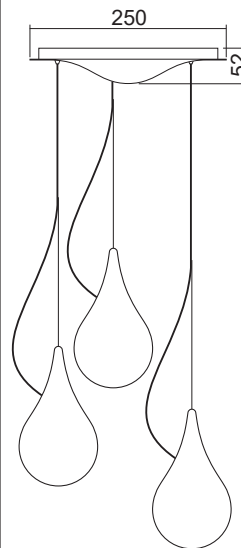

LIQUID_LIGHT Drop_2 xs „single“, Drop_2 xs „3“, Drop_2 xs „5“

Design: Hopf & Wortmann, Büro für Form

next® >> www.next.design

Technische Angaben / Technical specification:

Material: PE, ABS, Alu
Farbe: weiß, chrom
Colour: white, chrome

Gewicht / weight:
Drop_2 xs „single“: 0,85kg (1 / carton)
Drop_2 xs „3“: 1,7kg (1 / carton)
Drop_2 xs „5“: 2,7kg (1 / carton)

Verpackungsgröße
packing dimension:
Drop_2 xs „single“: 20 x 20 x 29 cm
Drop_2 xs „3“: 32 x 32 x 30 cm
Drop_2 xs „5“: 38 x 38 x 29 cm

LED Treiber eingebaut: 220-240V 50/60Hz
LED driver build in: 220-240V 50/60Hz

Größen / dimensions (mm):

Drop_2 xs „single“:

Drop_2 xs „3“:

Drop_2 xs „5“:

Einbauversion /
recessed version

Deckenplatten mounting plates: