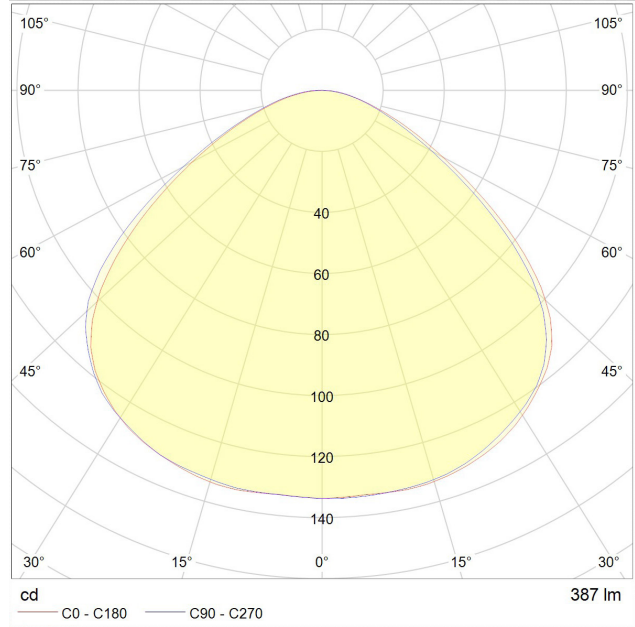

TECHNICAL SPECIFICATIONS

- / LIGHT SOURCE / E14/LED (470lm)
- / POWER* / 5,5W
- / FLUX* (lumens) / 382lm
- / CCT* (kelvin) / 2800k
- / CRI* (1-100) / 85
- / DIMMABLE / No
- /
- / POWER SUPPLY / 220-240V AC at 50-60Hz
  UK/EU plug mounted adapter
- / CORD LENGTH / 300 cm
- / SWITCH / Inline Rocker Switch at 100 cm

*Measurements taken from production luminaire

CERTIFICATIONS

- / CE approved: This product has been assessed and complies with the essential requirements of the relevant European directives.

Tested according to the following European EN / IEC standards which relate specifically to electrical lighting

PRODUCTS INCLUDING

- / EN 55015:2013 (radio disturbance)
- / EN 61547:2009 (EMC immunity)
- / EN 61000-3-2:2014 (EMC compatibility)
- / EN 61000-3-3:2013 (EMC compatibility)
- / EN 60598-2-4:1997 (portable luminaires)
- / EN 60598-1:2015 (general requirements)
- / EN 62493:2010 (human exposure to EMC)

PHOTOMETRICS

DOWNLOADS

2D files, 3D files and packshots will soon be available from our imagebank at hay.com

Care and maintenance instructions and CE attestation of conformity certificates are available at hay.com

An overview of the complete Hay lighting collection and accessories, can be found at hay.dk/en-gb/products/lighting/all-lighting

HAY