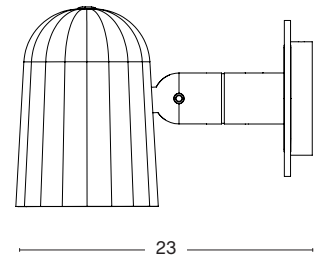

/ Dark Grey (RAL 7016)

/ Off White (Pantone 1C)

Note that the cable is black for the dark grey version and white for the off white version.

COLOURS

DARK GREY

OFF WHITE

DIMENSIONS

WALL

/ WIDTH 10 cm / 4"

/ DEPTH 23 cm / 9"

/ HEIGHT 16 cm / 6.3"

WALL BUTTON

/ WIDTH 10 cm / 4"

/ DEPTH 23,5 cm / 9.3"

/ HEIGHT 16 cm / 6.3"

TECHNICAL SPECIFICATIONS

/ LIGHT SOURCE / E14 / LED (470lm)
/ POWER* / 5,5W
/ FLUX* (lumens) / 382lm
/ CCT* (kelvin) / 2800k
/ CRI* (1-100) / 85
/ DIMMABLE / No

/ POWER SUPPLY / 220-240V AC at 50-60Hz
UK/EU plug mounted adapter
/ CORD LENGTH / 300 cm / N/A on Noc Wall Button
/ SWITCH / Inline Rocker Switch at 100 cm / Toggle switch on
Noc Wall Button