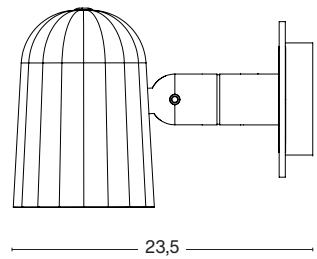

/ Dark Grey (RAL 7016)

/ Off White (Pantone 1C)

Note that the cable is black for the dark grey version and white for the off white version.

COLOURS

DARK GREY

OFF WHITE

DIMENSIONS

WALL

/ WIDTH 10 cm / 4"

/ DEPTH 23 cm / 9"

/ HEIGHT 16 cm / 6.3"

WALL BUTTON

/ WIDTH 10 cm / 4"

/ DEPTH 23,5 cm / 9.3"

/ HEIGHT 16 cm / 6.3"

TECHNICAL SPECIFICATIONS

/ LIGHT SOURCE / E14 / LED (470lm)
/ POWER* / 5,5W
/ FLUX* (lumens) / 382lm
/ CCT* (kelvin) / 2800k
/ CRI* (1-100) / 85
/ DIMMABLE / No

/ POWER SUPPLY / 220-240V AC at 50-60Hz
UK/EU plug mounted adapter
/ CORD LENGTH / 300 cm / N/A on Noc Wall Button
/ SWITCH / Inline Rocker Switch at 100 cm / Toggle switch on
Noc Wall Button