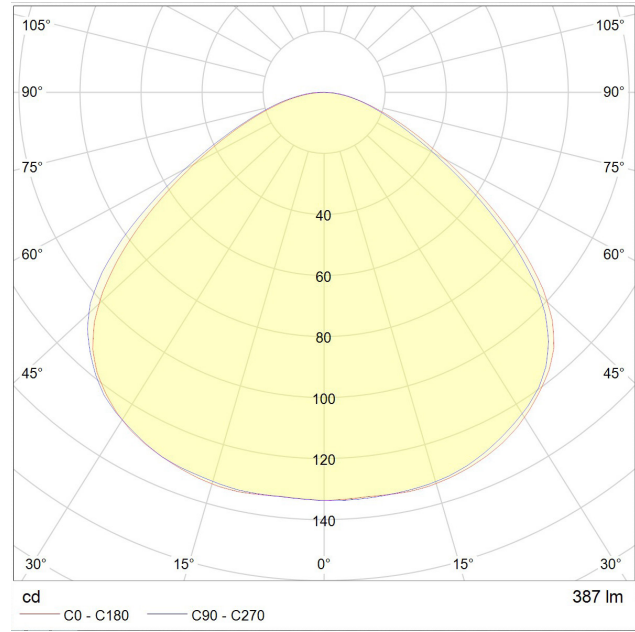

TECHNICAL SPECIFICATIONS

/ LIGHT SOURCE / E14 / LED (470lm)
/ POWER* / 5,5W
/ FLUX* (lumens) / 382lm
/ CCT* (kelvin) / 2800k
/ CRI* (1-100) / 85
/ DIMMABLE / No

/ POWER SUPPLY / 220-240V AC at 50-60Hz
UK/EU plug mounted adapter
/ CORD LENGTH / 300 cm / N/A on Noc Wall Button
/ SWITCH / Inline Rocker Switch at 100 cm / Toggle switch on
Noc Wall Button

*Measurements taken from production luminaire

CERTIFICATIONS

/ CE approved: This product has been assessed and complies with the essential requirements of the relevant European directives.

Tested according to the following European EN / IEC standards which relate specifically to electrical lighting products including:

/ EN 55015:2013 (radio disturbance)
/ EN 61547:2009 (EMC immunity)
/ EN 61000-3-2:2014 (EMC compatibility)
/ EN 61000-3-3:2013 (EMC compatibility)
/ EN 60598-2-4:1997 (portable luminaires)
/ EN 60598-1:2015 (general requirements)
/ EN 62493:2010 (human exposure to EMC)

PHOTOMETRICS

DOWNLOADS

2D files, 3D files and packshots will soon be available from our imagebank at hay.com

Care and maintenance instructions and CE attestation of conformity certificates are available at hay.com

An overview of the complete Hay lighting collection and accessories, can be found at hay.dk/en-gb/products/lighting/all-lighting

HAY