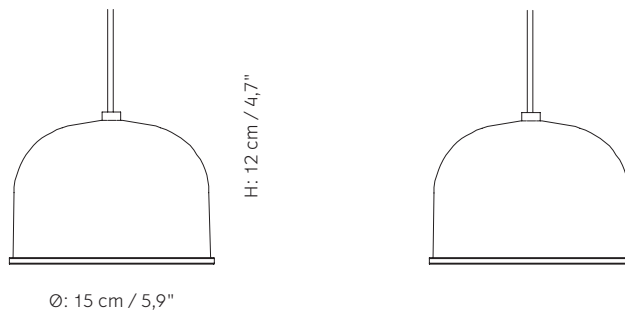

The shade are made by Stamped Steel, Copper or Brass.

Environment

Indoor

Dimensions (cm / in)

H: 12 cm / 4,7"

Ø: 15 cm / 5,9"

Materials

Painted Steel, Solid Copper with Lacquer or Solid Brass with Lacquer

Cord length / diameter (cm / in)

300 cm / 118,1"

Care Instructions

Use a soft dry cloth to clean. Do not use any cleaners with chemicals or harsh abrasives. Avoid using water.

It is used everyday, therefore it deserves to be beautiful as well as practical. That was the philosophy of pioneering designer and architect Grethe Meyer (1918-2008), a trailblazer for women in the industry. Grethe designed for the way people live, spending hours watching and analysing before putting pen to paper. The lamp is available in two sizes. Hang one over the dining table, two smaller ones as a pair, or install together in bunches.