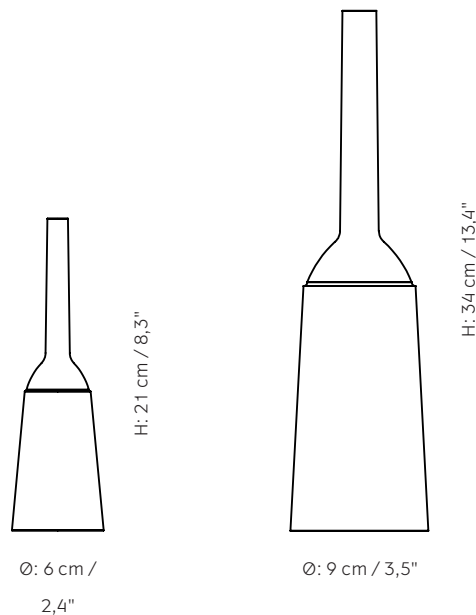

Douwes Pendant & Socket

Product Type

Lamp and Socket

Production Process

Casted ceramic

Environment

Indoor

Dimensions (cm / in)

Pendant

H: 34 cm / 13,4"

Ø: 9 cm / 3,5"

Socket

H: 21 cm / 8,3"

Ø: 6 cm / 2,4"

Materials

Unglazed Ceramic

Colours

Light Grey

Voltage (V)

220V

Light source & Energi efficiency class

E27, A++, A+, A, B, C, D

Classification

IP20

Certifications

EN 60598-1:2008+A11:2009,

EN 60598-2-1:1989.

Cord length / diameter (cm / in)

Lamp: 300 cm / 118,1"

Socket: 500 cm / 196,9"

Care Instructions

Use a soft dry cloth to clean. Do not use any cleaners with chemicals or harsh abrasives. Avoid using water.

The wall socket is often a hidden element of the home, as it is widely deemed as unattractive. Lamp&Socket turns this notion on its head, transforming something seemingly displeasing to look at into something beautiful. Sustainably-produced in porcelain and now available in a light grey hue that also matches the colour of the electrical wire, the hanging lamp and socket is made by hand in the Netherlands, providing electricity and light above a freestanding kitchen-table. As sockets are often placed in unfavourable places, Lamp&Socket encourages a more flexible way of life for a variety of settings such as private and public spaces, allowing its users – without major interventions – greater freedom of how a room will be used, enhancing the experience for all.

About the Designer

After graduating from Design Academy Eindhoven in 2011, Studio Lotte Douwes founded her own design studio shortly after. Characterised by simple solutions that offer to show the world a different perspective, Douwes designs with a big vision in mind, while also paying particular attention to details; the latter is achieved by bringing a tactile quality into her designs, inviting the user to engage with a product on a deeper, more profound level.