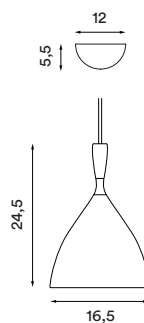

## Dimensions and light direction

**Shade material:** Steel  
**Shade ring material:** Brass  
**Shade colours:** White, black, light grey, dark grey, petrol blue and aqua green (all matt)  
**Shade inner colour:** White  
**Wire:** White rubber (white version) or black rubber (other versions), 320 cm  
**Bulb:** E27, Max. 60 W  
**Voltage:** 220V - 240V - 50Hz  
**Net weight:** 0.7 kg  
**Spare part available:** Cord grip canopy