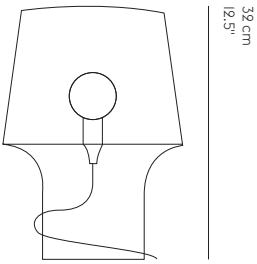

24 cm
9.5"

39 cm
15.5"

DESIGNED BY / YEAR OF DESIGN

Harri Koskinen / 2006

ABOUT THE DESIGNER

Harri Koskinen is a leading designer from Finland and has been named designer of the year in Finland. He has also received several best product awards from around the world.