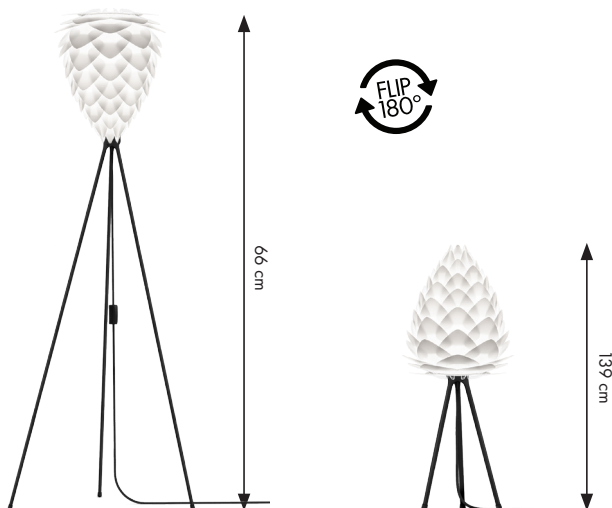

# VITA Conia mini

#2019  
#2033  
#2096

Designed by The VITA copenhagen Design Team in Copenhagen, Denmark

Cpnia mini + Tripod Floor

Conia mini + Tripod Table

## Colour variations

White

Copper

Brushed brass

**Floor and pendant in one**

**Unbreakable**

**Dimensions**

ø 30 cm  
h 36 cm

**Material**

Polycarbonate and polypropylene

**Weight incl. packaging**

0,60 kg

**Light source**

E27 / E26 - max 15 W LED  
Bulb recommendation: #4026

**Packaging**

Gift Box, Dimensions (W×H×D): 40x30x1,8 cm