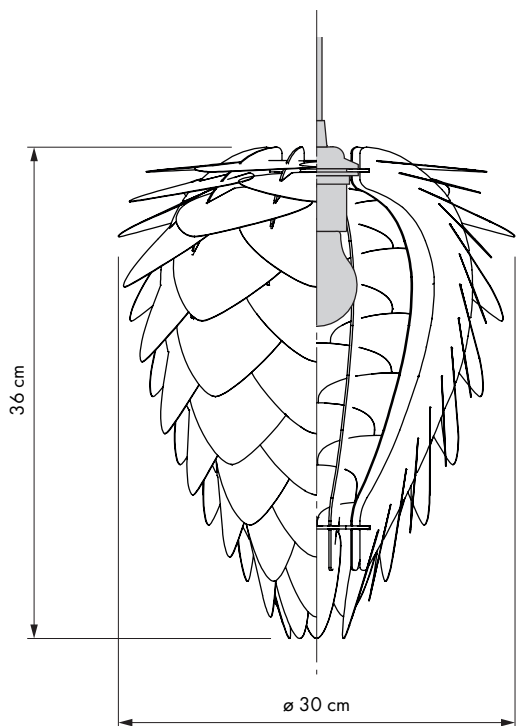

# VITA Conia mini

#2019  
#2033  
#2096

Designed by The VITA copenhagen Design Team in Copenhagen, Denmark

Cpnia mini + Tripod Floor

Conia mini + Tripod Table

## Colour variations

White

Copper

Brushed brass

**Floor and pendant in one**

**Unbreakable**

**Dimensions**

ø 30 cm  
h 36 cm

**Material**

Polycarbonate and polypropylene

**Weight incl. packaging**

0,60 kg

**Light source**

E27 / E26 - max 15 W LED  
Bulb recommendation: #4026

**Packaging**

Gift Box, Dimensions (W×H×D): 40x30x1,8 cm