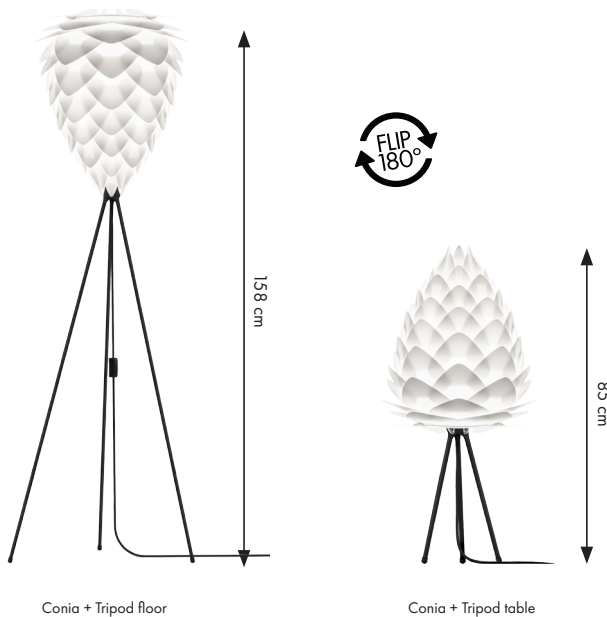

# VITA Conia medium

#2017  
#2032  
#2095

Designed by The VITA copenhagen Design Team in Copenhagen, Denmark

Conia + Tripod floor

Conia + Tripod table

 **Floor and pendant in one**

 **Unbreakable**

**Dimensions**  
 ø 45 cm  
 h 55 cm

**Material**  
 Polycarbonate and polypropylene

**Weight incl. packaging**  
 1 kg

**Light source**  
 E27 / E26 - max 15 W LED  
 Bulb recommendation: #4136

**Packaging**  
 Gift Box, Dimensions (W×H×D): 47x30x3 cm