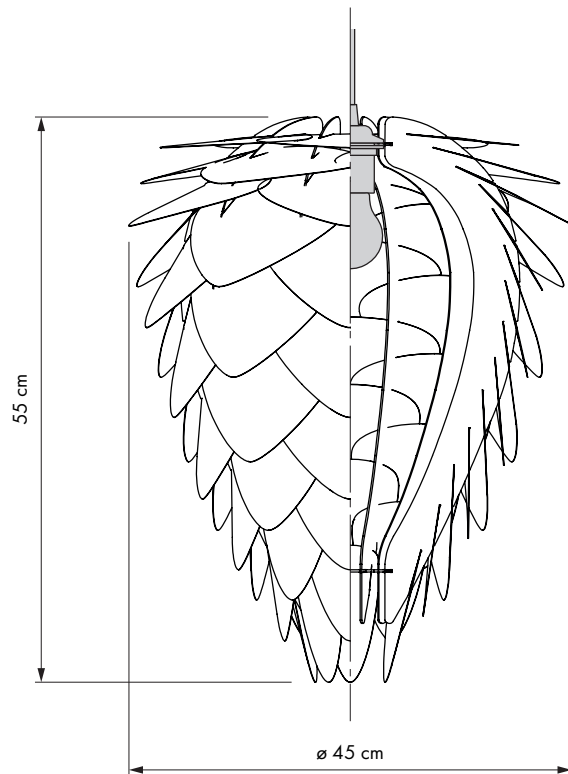

# VITA Conia medium

#2017  
#2032  
#2095

Designed by The VITA copenhagen Design Team in Copenhagen, Denmark

Conia + Tripod floor

Conia + Tripod table

 **Floor and pendant in one**

 **Unbreakable**

**Dimensions**  
 ø 45 cm  
 h 55 cm

**Material**  
 Polycarbonate and polypropylene

**Weight incl. packaging**  
 1 kg

**Light source**  
 E27 / E26 - max 15 W LED  
 Bulb recommendation: #4136

**Packaging**  
 Gift Box, Dimensions (W×H×D): 47x30x3 cm