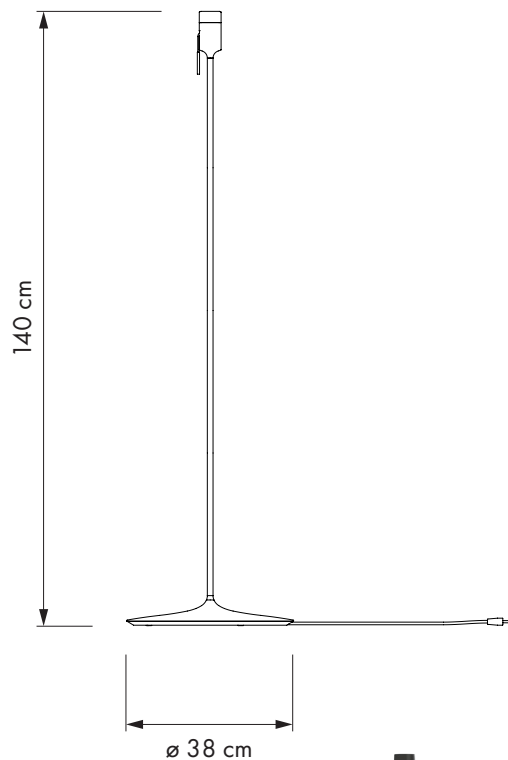

# VITA Champagne

#4035  
#4036

Designed by Anders Klem in Copenhagen, Denmark

 **Use for floor**

**Dimensions**  
ø 38 cm  
h 140 cm

**Material**  
Aluminium, steel, MDF, ABS. Includes 1.5m of cord, brass switch, plug and E27 socket.

**Weight incl. packaging**  
3.4 kg

**Light source**  
E27  
Max 15 W LED

**Packaging**  
Gift Box, Dimensions (W×H×D): 41.8 x 10.5 x 41.8 cm

**Assembly time**  
10 min - video guide at [www.vitacopenhagen.com](http://www.vitacopenhagen.com)