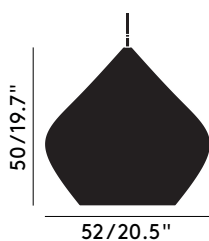

Year of Design	2005
Material	Black – Brass; Brushed Brass; White – Brass; Grey – Silver Plated Brass
Bulb Spec	E27 42W (max). Bulb not included.
Cable Spec	250cm/98.4in black fabric cable (except Beat White which comes with white cable). Supplied with tensile wire.

India/China

Packaging

SHADE	
Height	0.59 m
Width	0.59 m
Length	0.59 m
Weight	10 kg

FITTING	
Height	0.17 m
Width	0.17 m
Length	0.19 m
Weight	0.65 kg

Product weight
6 kg

Dimmability
Yes

Ceiling Rose Included
Yes/Black, White